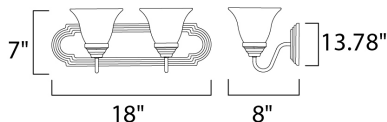

MEASUREMENTS

DIMENSION : 18" W x 7" H x 8" Ext
 BACK PLATE : 18" W x 4.84" H x 4.07" HCO
 HANGING WEIGHT : 3.52739 lb

LAMPING

LUMENS : 1,800 Rated
 BULB : 2 x 13W Fluorescent GU24 , 26W Total
 BULB INCLUDED : (Included)
 DIMMABLE : No
 CRI : 81-82 CRI
 COLOR_TEMP : 2700K