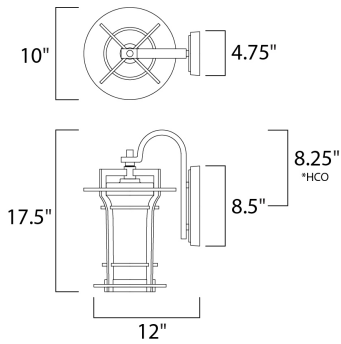

PRODUCT DESCRIPTION

Bold, exterior design of Die Cast aluminum finished in Black Oxide support elongated cylinders of clear Waterglass. Light is gently diffused by a second inner cylinder of Satin White glass.

MEASUREMENTS

DIMENSION : 10" W x 17.5" H x 12" Ext
BACK PLATE : 4.75" W x 8.5" H x 8.25" HCO
HANGING WEIGHT : 9.9 lb

LAMPING

INPUT VOLTAGE : 120V
LUMENS : 1,355 Rated
BULB : 1 x 18W Fluorescent GU24 , 18W Total
BULB INCLUDED : (Included)
DIMMABLE : No
COLOR_TEMP : 2700K

FINISHES OPTION

Black Oxide

GLASS

Water Glass WG

MATERIAL

Die Cast Aluminum

RATINGS

Wet Location

ADDITIONAL

RATED LIFE 10000 Hours
OPERATING TEMPERATURE:
-20°C (-4°F), 40°C (104°F)

Always consult a qualified electrician before installing any lighting product.