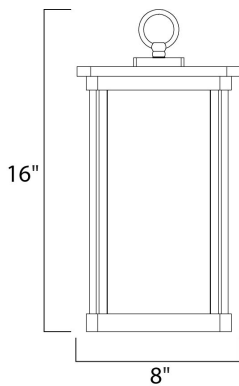

RATED LIFE 10000 Hours
OPERATING TEMPERATURE:
-20°C (-4°F), 40°C (104°F)

MEASUREMENTS

DIMENSION : 8" W x 16" H
HANGING WEIGHT : 8.14 lb

LAMPING

LUMENS : 1,760 Rated
BULB : 1 x 26W Fluorescent GU24 , 26W Total
BULB INCLUDED : (Included)
DIMMABLE : No
COLOR_TEMP : 2700K