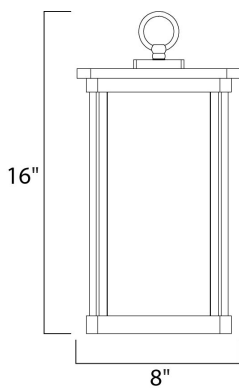

#### MATERIAL

Die Cast Aluminum

#### MEASUREMENTS

DIMENSION : 8" L x 8" W x 16" H  
HANGING WEIGHT : 8.14 lb