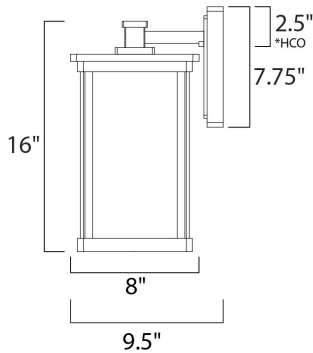

\*height from center of outlet to the top of the fixture

#### MEASUREMENTS

DIMENSION : 8" W x 16" H x 9.5" Ext  
 BACK PLATE : 5.25" W x 7.75" H x 2.5" HCO  
 HANGING WEIGHT : 5.72 lb