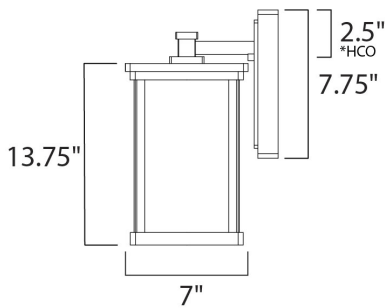

*height from center of outlet to the top of the fixture

MEASUREMENTS

DIMENSION : 7" W x 13.75" H x 8.5" Ext
 BACK PLATE : 5.25" W x 7.75" H x 2.5" HCO
 HANGING WEIGHT : 4.62 lb

LAMPING

LUMENS : 1,355 Rated
 BULB : 1 x 18W Fluorescent GU24 , 18W Total
 BULB INCLUDED : (Included)
 DIMMABLE : No
 COLOR_TEMP : 27000K

FINISHES OPTION**GLASS**

Frosted Seedy FS

MATERIAL

Die Cast Aluminum

RATINGS

Wet Location

**ADDITIONAL**

RATED LIFE 1000 Hours
 OPERATING TEMPERATURE:
 -20°C (-4°F), 40°C (104°F)