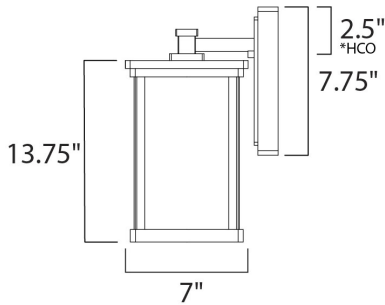

\*height from center of outlet to the top of the fixture

#### MEASUREMENTS

DIMENSION : 7" W x 13.75" H x 8.5" Ext  
 BACK PLATE : 5.25" W x 7.75" H x 2.5" HCO  
 HANGING WEIGHT : 4.62 lb