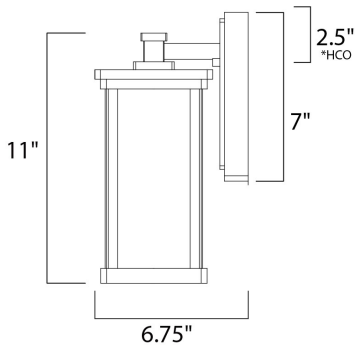

PRODUCT DESCRIPTION

Simple lines create a transitional style that fits a wide variety of exterior home design. Available in both Platinum and Bronze finish with Frosted Seedy glass in florescent or incandescent. Fluorescent models can easily be adapted to LED with the optional LED GU24 lamp.

MEASUREMENTS

DIMENSION : 5.25" W x 11" H x 6.75" Ext
BACK PLATE : 3" W x 7" H x 2.5" HCO
HANGING WEIGHT : 2.86 lb

LAMPING

LUMENS : 900 Rated
BULB : 1 x 13W Fluorescent GU24 , 13W Total
BULB INCLUDED : (Included)
DIMMABLE : No
COLOR_TEMP : 27000K

FINISHES OPTION

GLASS

Frosted Seedy FS

MATERIAL

Die Cast Aluminum

RATINGS

cETLus
Wet Location

ADDITIONAL

RATED LIFE 1000 Hours
OPERATING TEMPERATURE:
-20°C (-4°F), 40°C (104°F)

Always consult a qualified electrician before installing any lighting product.