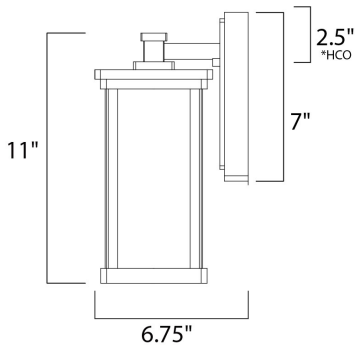

PRODUCT DESCRIPTION

Simple lines create a transitional style that fits a wide variety of exterior home design. Available in both Platinum and Bronze finish with Frosted Seedy glass in florescent or incandescent. Fluorescent models can easily be adapted to LED with the optional LED GU24 lamp.

MEASUREMENTS

DIMENSION : 5.25" W x 11" H x 6.75" Ext
BACK PLATE : 4.5" W x 7" H x 2.5" HCO
HANGING WEIGHT : 2.86 lb

LAMPING

INPUT VOLTAGE : 120V
LUMENS : 900 Rated
BULB : 1 x 13W Fluorescent GU24 , 13W Total
BULB INCLUDED : (Included)
DIMMABLE : No
COLOR_TEMP : 2700K

FINISHES OPTION

GLASS

Frosted Seedy FS

MATERIAL

Die Cast Aluminum

RATINGS

cETLus
Wet Location

ADDITIONAL

RATED LIFE 10000 Hours
OPERATING TEMPERATURE:
-20°C (-4°F), 40°C (104°F)

Always consult a qualified electrician before installing any lighting product.