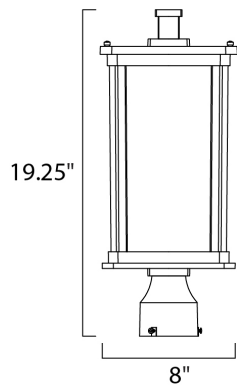

**MEASUREMENTS**

DIMENSION : 8" W x 19.25" H  
 HANGING WEIGHT : 6.6 lb

**LAMPING**

LUMENS : 1,760 Rated  
 BULB : 1 x 26W Fluorescent GU24 , 26W Total  
 BULB INCLUDED : (Included)  
 DIMMABLE : No  
 COLOR\_TEMP : 2700K