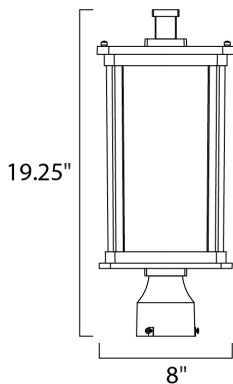

RATED LIFE 1000 Hours
OPERATING TEMPERATURE:
-20°C (-4°F), 40°C (104°F)

MEASUREMENTS

DIMENSION : 8" L x 8" W x 19.25" H
HANGING WEIGHT : 6.6 lb

LAMPING

INPUT VOLTAGE : 120V
LUMENS : 1,760 Rated
BULB : 1 x 26W Fluorescent GU24 , 26W Total
BULB INCLUDED : (Included)
DIMMABLE : No
COLOR_TEMP : 2700K