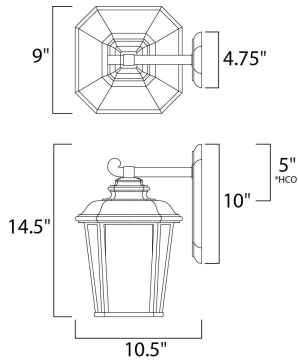

PRODUCT DESCRIPTION

MEASUREMENTS

DIMENSION : 9" W x 14.5" H x 10.5" Ext
BACK PLATE : 4.75" W x 10" H x 5" HCO
HANGING WEIGHT : 7.56 lb

LAMPING

INPUT VOLTAGE : 120V
LUMENS : 1,355 Rated
BULB : 1 x 18W Fluorescent GU24 , 18W Total
BULB INCLUDED : (Included)
DIMMABLE : No
COLOR_TEMP : 2700K

FINISHES OPTION

Black Oxide

GLASS

Seedy and Frosted CDFT

MATERIAL

Die Cast Aluminum

RATINGS

Wet Location

ADDITIONAL

OPERATING TEMPERATURE:
-20°C (-4°F), 40°C (104°F)

Always consult a qualified electrician before installing any lighting product.