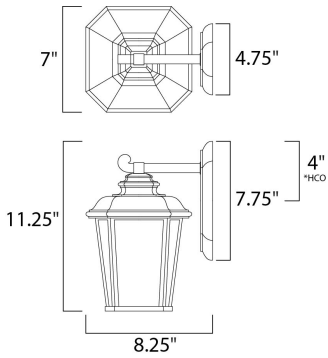

PRODUCT DESCRIPTION

MEASUREMENTS

DIMENSION : 7" W x 11.25" H x 8.25" Ext
BACK PLATE : 4.75" W x 7.75" H x 4" HCO
HANGING WEIGHT : 4.1 lb

LAMPING

INPUT VOLTAGE : 120V
LUMENS : 900 Rated
BULB : 1 x 13W Fluorescent GU24 , 13W Total
BULB INCLUDED : (Included)
DIMMABLE : No
COLOR_TEMP : 2700K

FINISHES OPTION

Black Oxide

GLASS

Seedy and Frosted CDFT

MATERIAL

Die Cast Aluminum

RATINGS

Wet Location

ADDITIONAL

OPERATING TEMPERATURE:
-20°C (-4°F), 40°C (104°F)

Always consult a qualified electrician before installing any lighting product.