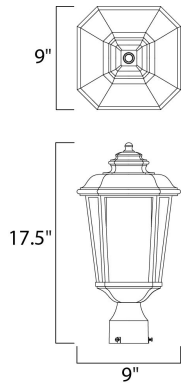

PRODUCT DESCRIPTION

MEASUREMENTS

DIMENSION : 9" L x 9" W x 17.5" H
 HANGING WEIGHT : 6.58 lb

LAMPING

INPUT VOLTAGE : 120V
 LUMENS : 1,355 Rated
 BULB : 1 x 18W Fluorescent GU24 , 18W Total
 BULB INCLUDED : (Included)
 DIMMABLE : No
 COLOR_TEMP : 2700K