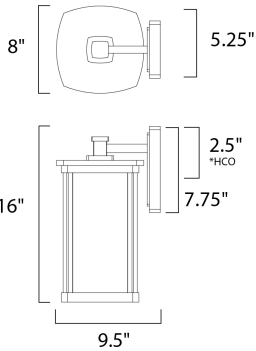

PRODUCT DESCRIPTION

The craftsman inspired Bungalow EE energy efficient outdoor cast aluminum collection is finished in Bronze. The exterior Seedy glass adds texture while the interior Wilshire glass adds warmth. The use of fluorescent light gives the ultimate in energy savings and low-maintenance operation. Bungalow EE is also available with incandescent light in the Bungalow collection.

FINISHES OPTION

Bronze

GLASS

Seedy and Wilshire CDWS

MATERIAL

Die Cast Aluminum

RATINGS

cETLus
Wet Location

ADDITIONAL

INSTALL UP/DOWN: Up
INCANDESCENT WATTS: 160
RATED LIFE 10000 Hours
OPERATING TEMPERATURE:
-20°C (-4°F), 40°C (104°F)

MEASUREMENTS

DIMENSION : 8" W x 16" H x 9.5" Ext
BACK PLATE : 5.25" W x 7.75" H x 2.5" HCO
HANGING WEIGHT : 8.45 lb

LAMPING

INPUT VOLTAGE : 120V
LUMENS : 1,760 Rated
BULB : 1 x 26W Fluorescent GU24 , 26W Total
BULB INCLUDED : (Included)
DIMMABLE : No
COLOR_TEMP : 2700K

Always consult a qualified electrician before installing any lighting product.

WESTERN DISTRIBUTION CENTER (HEADQUARTER)
253 NORTH VINELAND AVE | CITY OF INDUSTRY, CA 91746
EASTERN DISTRIBUTION CENTER
4200 SHIRLEY DR. | ATLANTA, GA 30336
P. 626.956.4200 | F. 626.956.4225 | maximlighting.com