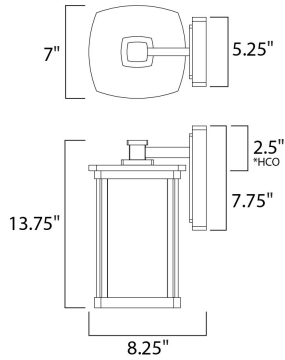

PRODUCT DESCRIPTION

The craftsman inspired Bungalow EE energy efficient outdoor cast aluminum collection is finished in Bronze. The exterior Seedy glass adds texture while the interior Wilshire glass adds warmth. The use of fluorescent light gives the ultimate in energy savings and low-maintenance operation. Bungalow EE is also available with incandescent light in the Bungalow collection.

MEASUREMENTS

DIMENSION : 7" W x 13.75" H x 8.25" Ext
BACK PLATE : 5.25" W x 7.75" H x 2.5" HCO
HANGING WEIGHT : 5.6 lb

LAMPING

INPUT VOLTAGE : 120V
LUMENS : 1,355 Rated
BULB : 1 x 18W Fluorescent GU24 , 18W Total
BULB INCLUDED : (Included)
DIMMABLE : No
COLOR_TEMP : 2700K

FINISHES OPTION

Bronze

GLASS

Seedy and Wilshire CDWS

MATERIAL

Die Cast Aluminum

RATINGS

cETLus
Wet Location

ADDITIONAL

INSTALL UP/DOWN: Up
INCANDESCENT WATTS: 123
RATED LIFE 10000 Hours
OPERATING TEMPERATURE:
-20°C (-4°F), 40°C (104°F)

Always consult a qualified electrician before installing any lighting product.