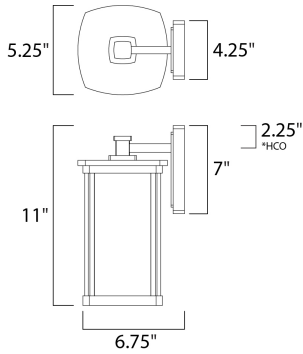

PRODUCT DESCRIPTION

The craftsman inspired Bungalow EE energy efficient outdoor cast aluminum collection is finished in Bronze. The exterior Seedy glass adds texture while the interior Wilshire glass adds warmth. The use of fluorescent light gives the ultimate in energy savings and low-maintenance operation. Bungalow EE is also available with incandescent light in the Bungalow collection.

MEASUREMENTS

DIMENSION : 5.25" W x 11" H x 6.75" Ext
BACK PLATE : 4.25" W x 7" H x 2.25" HCO
HANGING WEIGHT : 3.6 lb

LAMPING

INPUT VOLTAGE : 120V
LUMENS : 900 Rated
BULB : 1 x 13W Fluorescent GU24 , 13W Total
BULB INCLUDED : (Included)
DIMMABLE : No
COLOR_TEMP : 2700K

FINISHES OPTION

Bronze

GLASS

Seedy and Wilshire CDWS

MATERIAL

Die Cast Aluminum

RATINGS

Wet Location

ADDITIONAL

INSTALL UP/DOWN: Up
INCANDESCENT WATTS: 82
RATED LIFE 10000 Hours
OPERATING TEMPERATURE:
-20°C (-4°F), 40°C (104°F)

Always consult a qualified electrician before installing any lighting product.