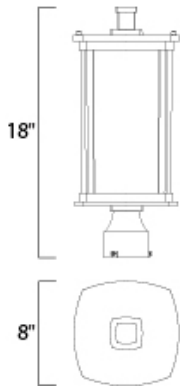

MEASUREMENTS

DIMENSION : 8" L x 8" W x 18" H
 HANGING WEIGHT : 8.73 lb

LAMPING

INPUT VOLTAGE : 120V
 LUMENS : 1,760 Rated
 BULB : 1 x 26W Fluorescent GU24 , 26W Total
 BULB INCLUDED : (Included)
 DIMMABLE : No
 COLOR_TEMP : 2700K