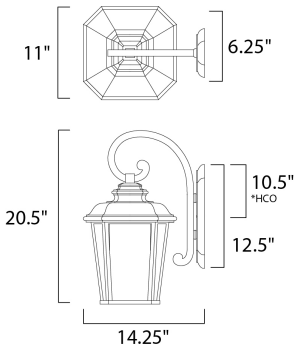

LAMPING

INPUT VOLTAGE : 120V
LUMENS : 1,760 Rated
BULB : 1 x 26W Fluorescent GU24 (Included), 26W Total
DIMMABLE : No
COLOR_TEMP : 2700K