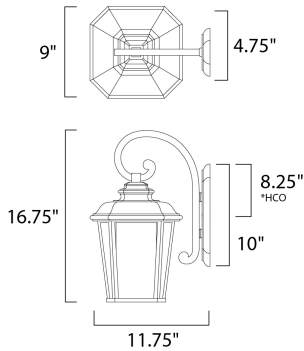

PRODUCT DESCRIPTION

A classical, traditional style finished in a rustic Black Oxide finish with Weathered Frost glass is sure to add elegance to your home's exterior. Available in both incandescent and fluorescent versions with an optional LED source to consider.

MEASUREMENTS

DIMENSION : 9" W x 16.75" H x 11.75" Ext
BACK PLATE : 4.75" W x 10" H x 8.25" HCO
HANGING WEIGHT : 5.52 lb

LAMPING

INPUT VOLTAGE : 120V
LUMENS : 1,355 Rated
BULB : 1 x 18W Fluorescent GU24 , 18W Total
BULB INCLUDED : (Included)
DIMMABLE : No
COLOR_TEMP : 2700K

FINISHES OPTION

Black Oxide

GLASS

Weathered Frost WF

MATERIAL

Die Cast Aluminum

RATINGS

cETLus
Wet Location

ADDITIONAL

RATED LIFE 10000 Hours
OPERATING TEMPERATURE:
-20°C (-4°F), 40°C (104°F)

Always consult a qualified electrician before installing any lighting product.