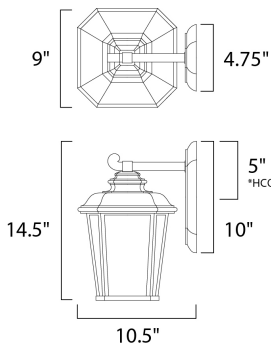

LAMPING

INPUT VOLTAGE : 120V
LUMENS : 1,355 Rated (0 Del.)
BULB : 1 x 18W (INCLUDED), 18W Total