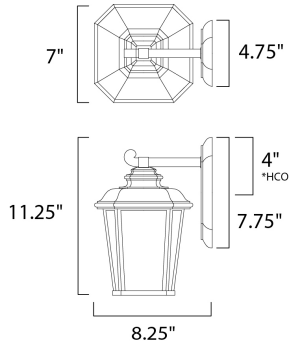

PRODUCT DESCRIPTION

A classical, traditional style finished in a rustic Black Oxide finish with Weathered Frost glass is sure to add elegance to your home's exterior. Available in both incandescent and fluorescent versions with an optional LED source to consider.

MEASUREMENTS

- DIMENSION : 7" W x 11.25" H x 8.25" Ext
- BACK PLATE : 4.75" W x 7.75" H x 4" HCO
- HANGING WEIGHT : 3.32 lb

LAMPING

- INPUT VOLTAGE : 120V
- LUMENS : 900 Rated
- BULB : 1 x 13W Fluorescent GU24 , 13W Total
- BULB INCLUDED : (Included)
- DIMMABLE : No

FINISHES OPTION

- Black Oxide

GLASS

Weathered Frost WF

MATERIAL

Die Cast Aluminum

RATINGS

Wet Location

ADDITIONAL

RATED LIFE 10000 Hours
OPERATING TEMPERATURE:
-20°C (-4°F), 40°C (104°F)

Always consult a qualified electrician before installing any lighting product.