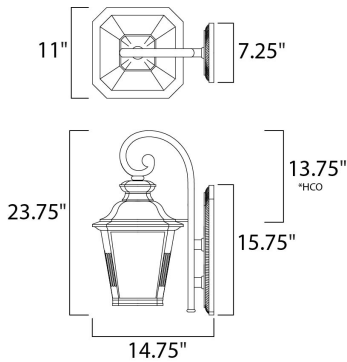

PRODUCT DESCRIPTION

Knoxville EE is a cross between transitional and traditional styles in Bronze finish. Is part of our energy saving collection.

MEASUREMENTS

DIMENSION : 11" W x 23.75" H x 14" Ext
BACK PLATE : 4.75" W x 5.75" H x 2.5" HCO
HANGING WEIGHT : 9.39 lb

LAMPING

INPUT VOLTAGE : 120V
LUMENS : 1,760 Rated
BULB : 1 x 26W Fluorescent GU24 , 26W Total
BULB INCLUDED : (Included)
DIMMABLE : No
COLOR_TEMP : 2700K

FINISHES OPTION

Bronze

GLASS

Frosted Seedy FS

MATERIAL

Die Cast Aluminum

RATINGS

cETLus
Wet Location

ADDITIONAL

RATED LIFE 10000 Hours
OPERATING TEMPERATURE:
-20°C (-4°F), 40°C (104°F)

Always consult a qualified electrician before installing any lighting product.