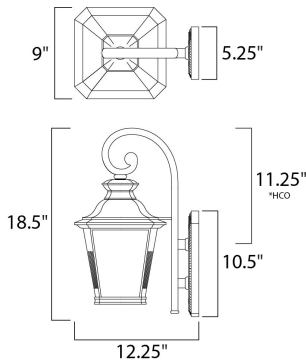

PRODUCT DESCRIPTION

Knoxville EE is a cross between transitional and traditional styles in Bronze finish. Is part of our energy saving collection.

MEASUREMENTS

DIMENSION : 9" W x 18.5" H x 12.25" Ext
BACK PLATE : 5.25" W x 10.5" H x 11.25" HCO
HANGING WEIGHT : 5.81 lb

LAMPING

INPUT VOLTAGE : 120V
LUMENS : 1,355 Rated
BULB : 1 x 18W Fluorescent GU24 , 18W Total
BULB INCLUDED : (Included)
DIMMABLE : No
COLOR_TEMP : 2700K

FINISHES OPTION

Bronze

GLASS

Frosted Seedy FS

MATERIAL

Die Cast Aluminum

RATINGS

cETLus
Wet Location
CA Title 24

ADDITIONAL

RATED LIFE 10000 Hours
OPERATING TEMPERATURE:
-20°C (-4°F), 40°C (104°F)

Always consult a qualified electrician before installing any lighting product.