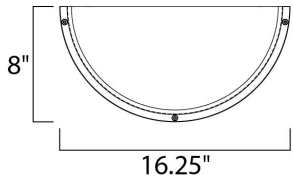

MEASUREMENTS

DIMENSION : 16.25" W x 8" H x 3.5" Ext
 MAX OAH : 0.35" W x 7.95" H
 HANGING WEIGHT : 2.95 lb

LAMPING

LUMENS : 3,600 Rated
 BULB : 2 x 26W Fluorescent G24q-3 Quad T4 CFL , 52W Total
 BULB INCLUDED : (Included)
 DIMMABLE : No
 COLOR_TEMP : 3000K