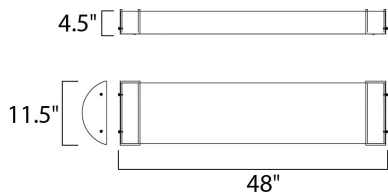

MEASUREMENTS

DIMENSION : 48" L x 11.5" W 4.5" Ext
 HANGING WEIGHT : 13.51 lb

LAMPING

LUMENS : 8,400 Rated
 BULB : 3 x 32W Fluorescent Med Bi Pin T8 , 96W Total
 BULB INCLUDED : (Not Included)
 DIMMABLE : N
 COLOR_TEMP : 2700K