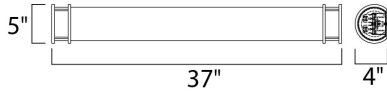

MEASUREMENTS

DIMENSION : 36" W x 6" H x 4" Ext
 BACK PLATE : 2.74" W x 35.17" H x 2.25" HCO
 HANGING WEIGHT : 6.02 lb

LAMPING

LUMENS : 4,300 Rated
 BULB : 2 x 25W Fluorescent Med Bi Pin T8 , 50W Total
 BULB INCLUDED : (Not Included)
 DIMMABLE : No
 COLOR_TEMP : 2700K