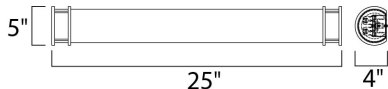

**MEASUREMENTS**

DIMENSION : 25" W x 5" H x 4" Ext  
 BACK PLATE : 2.74" W x 23.15" H x 2.25" HCO  
 HANGING WEIGHT : 5.25 lb

**LAMPING**

LUMENS : 2,600 Rated  
 BULB : 2 x 17W Fluorescent Med Bi Pin T8 , 34W Total  
 BULB INCLUDED : (Not Included)  
 DIMMABLE : No  
 COLOR\_TEMP : 2700K