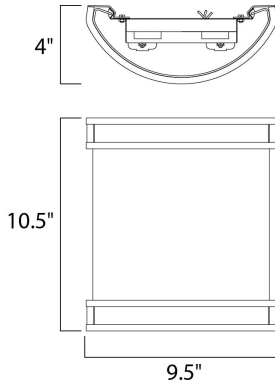

MEASUREMENTS

DIMENSION : 9.5" W x 10.5" H x 4" Ext
 MAX OAH : 7.09" W x 10.55" H
 HANGING WEIGHT : 3.88 lb

LAMPING

LUMENS : 3,600 Rated
 BULB : 2 x 26W Fluorescent G24q-3 Quad T4 CFL , 52W Total
 BULB INCLUDED : (Included)
 DIMMABLE : No
 COLOR_TEMP : 3000K