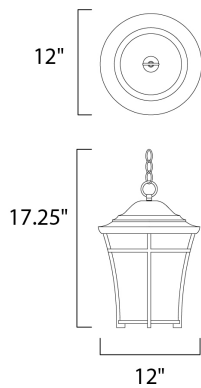

#### MEASUREMENTS

DIMENSION : 12" W x 17.25" H  
HANGING WEIGHT : 10.56 lb