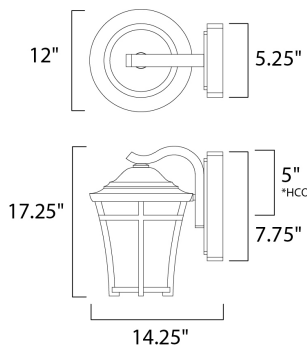

PRODUCT DESCRIPTION

This transitional design in die cast aluminum at a remarkable price point. Finished in Copper Oxide with a hand painted Lace glass and two lamping options with both fluorescent and incandescent versions available. Optional LED lamping adds additional energy savings and long life.