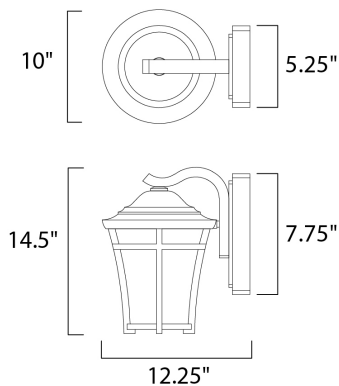

MEASUREMENTS

DIMENSION : 10" W x 14.5" H x 12.25" Ext
 BACK PLATE : 5.25" W x 7.75" H x 3.5" HCO
 HANGING WEIGHT : 4.4 lb

LAMPING

INPUT VOLTAGE : 120V
 LUMENS : 1,355 Rated
 BULB : 1 x 18W Fluorescent GU24 , 18W Total
 BULB INCLUDED : (Included)
 DIMMABLE : No
 COLOR_TEMP : 2700K