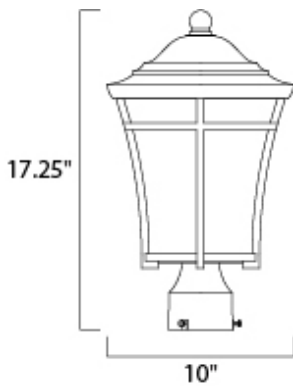

#### MEASUREMENTS

DIMENSION : 10" L x 10" W x 17.25" H  
HANGING WEIGHT : 6.82 lb