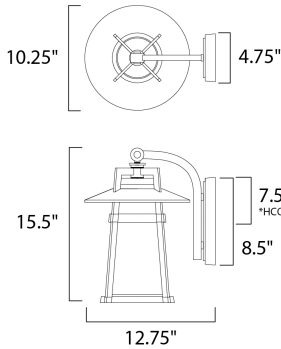

PRODUCT DESCRIPTION

The Calistoga Collection is where classic, yet contemporary, style meets energy efficiency. With a Die Cast aluminum frame constructed in sleek lines and finished in Adobe, this collection features an integral hood with a Satin White conical shade, casting light downward. The collection is also available in LED (Calistoga LED) and Incandescent (Calistoga).

MEASUREMENTS

DIMENSION : 10.25" W x 15.5" H x 12.75" Ext
BACK PLATE : 4.75" W x 8.5" H x 7.5" HCO
HANGING WEIGHT : 7.26 lb

LAMPING

INPUT VOLTAGE : 120V
LUMENS : 1,760 Rated
BULB : 1 x 26W Fluorescent GU24 , 26W Total
BULB INCLUDED : (Included)
DIMMABLE : No
COLOR_TEMP : 2700K

FINISHES OPTION

Adobe

GLASS

Satin White SW

MATERIAL

DIE CAST ALUMINUM

RATINGS

Wet Location

ADDITIONAL

RATED LIFE 10000 Hours
OPERATING TEMPERATURE:
-20°C (-4°F), 40°C (104°F)

Always consult a qualified electrician before installing any lighting product.