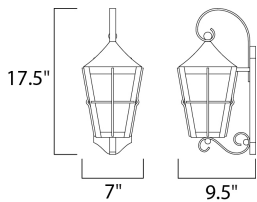

MEASUREMENTS:

<u>Width</u>	<u>Height</u>	<u>Extension</u>
7.00"	17.50"	9.50"
<u>BP Width</u>	<u>BP Height</u>	<u>HCO</u>
4.50"	13.00"	8.50"
<u>Hanging Weight</u>		
2.45 lb		

LAMPING:

1.00 of Bulbs	900 RATED LUMENS
13W	COLOR TEMPERATURE: 2700
13 TOTAL WATTAGE	INPUT VOLTAGE: 120