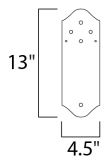

MEASUREMENTS:

<u>Width</u>	<u>Height</u>	<u>Extension</u>
7.00"	17.50"	9.50"
<u>BP Width</u>	<u>BP Height</u>	<u>HCO</u>
4.50"	13.00"	8.50"
<u>Hanging Weight</u>		
2.45 lb		

LAMPING:

1.00 of Bulbs	900 RATED LUMENS
13W	COLOR TEMPERATURE: 2700
13 TOTAL WATTAGE	INPUT VOLTAGE: 120