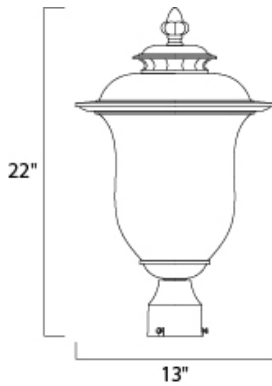

**PRODUCT DESCRIPTION**

Cambridia EE is a transitional style, energy saving collection from Maxim Lighting International in Chocolate finish with Frost Crackle glass.

**MEASUREMENTS**

DIMENSION : 13" L x 13" W x 22" H  
 HANGING WEIGHT : 8.16 lb