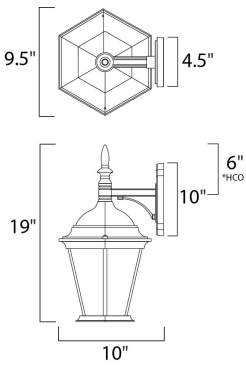

PRODUCT DESCRIPTION

Westlake EE is a transitional style, energy saving collection from Maxim Lighting International in Black or Rust Patina finish.