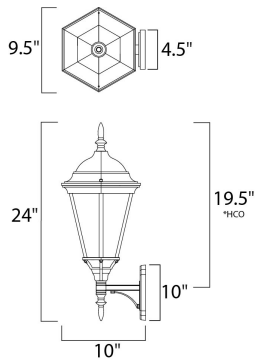

PRODUCT DESCRIPTION

Westlake EE is a transitional style, energy saving collection from Maxim Lighting International in Black or Rust Patina finish.