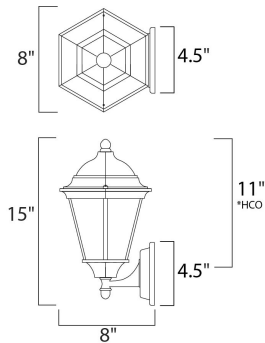

LAMPING

INPUT VOLTAGE : 120V
LUMENS : 900 Rated
BULB : 1 x 13W Fluorescent GU24 (Included), 13W Total
DIMMABLE : No
CRI : 80+ CRI
COLOR_TEMP : 2700K