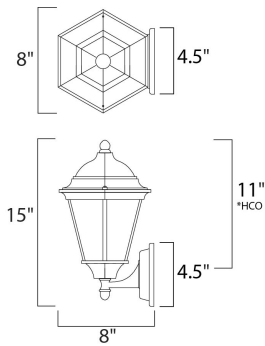

MEASUREMENTS

DIMENSION : 8" W x 15" H x 8" Ext
BACK PLATE : 4.5" W x 4.5" H x 11" HCO
HANGING WEIGHT : 2.2 lb

LAMPING

INPUT VOLTAGE : 120V
LUMENS : 900 Rated
BULB : 1 x 13W Fluorescent GU24 , 13W Total
BULB INCLUDED : (Included)
DIMMABLE : No
CRI : 80+ CRI
COLOR_TEMP : 2700K

Always consult a qualified electrician before installing any lighting product.