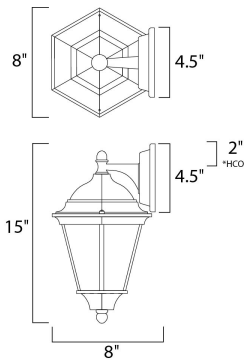

PRODUCT DESCRIPTION

Westlake EE is a transitional style, energy saving collection from Maxim Lighting International in Black or Rust Patina finish.