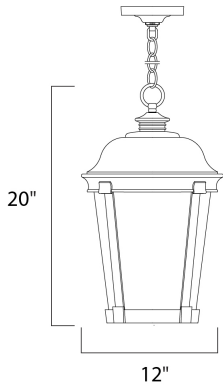

PRODUCT DESCRIPTION

Dover EE is a transitional style; energy saving collection finished in Bronze with Frosted Seedy glass.

MEASUREMENTS

DIMENSION : 12" L x 12" W x 20" H
 HANGING WEIGHT : 7.59 lb

LAMPING