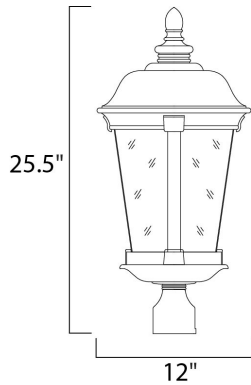

RATINGS

cETLus
Wet Location
GU24

ADDITIONAL

INCANDESCENT WATTS: 160
RATED LIFE 10000 Hours
OPERATING TEMPERATURE:
-20°C (-4°F), 40°C (104°F)

MEASUREMENTS

DIMENSION : 12" L x 12" W x 25.5" H
HANGING WEIGHT : 7.7 lb