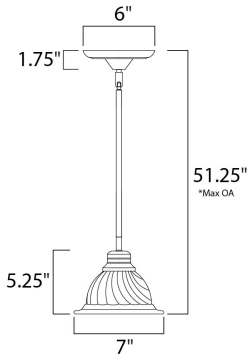

*max overall height

MEASUREMENTS

DIMENSION : 7" W
 HANGING WEIGHT : 2.45 lb

LAMPING

BULB : 1 x 13W Fluorescent GU24 , 0W Total
 BULB INCLUDED : (Included)
 DIMMABLE :

FINISHES OPTION

-  Oil Rubbed Bronze
-  Satin Nickel