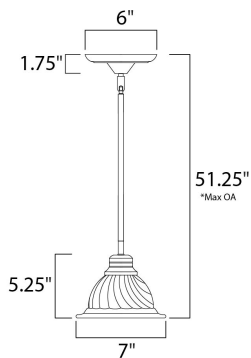

ADDITIONAL

INCANDESCENT WATTS: 82
 RATED LIFE 10000 Hours
 OPERATING TEMPERATURE:
 -20°C (-4°F), 40°C (104°F)

*max overall height

MEASUREMENTS

DIMENSION : 7" W x 49" H
 HANGING WEIGHT : 2.45 lb

LAMPING

LUMENS : 900 Rated
 BULB : 1 x 13W Fluorescent GU24 , 13W Total
 BULB INCLUDED : (Included)
 DIMMABLE : No
 CRI : 81-82 CRI
 COLOR_TEMP : 2700K