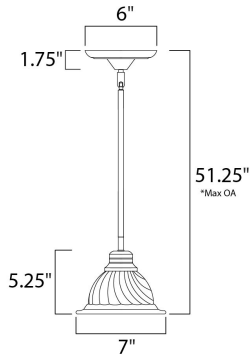

ADDITIONAL

OPERATING TEMPERATURE:
-20°C (-4°F), 40°C (104°F)

*max overall height

MEASUREMENTS

DIMENSION : 7" W x 49" H
 HANGING WEIGHT : 2.46 lb

LAMPING

BULB : 1 x 13W Fluorescent GU24 , 0W Total
 BULB INCLUDED : (Included)
 DIMMABLE : No