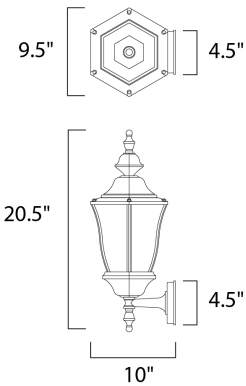

PRODUCT DESCRIPTION

Madrona EE is a transitional style, energy saving collection from Maxim Lighting International in Black or Rustic Patina finish.

MEASUREMENTS

DIMENSION : 9.5" W x 20.5" H x 10" Ext
 BACK PLATE : 4.5" W x 4.5" H x 17" HCO
 HANGING WEIGHT : 3.74 lb