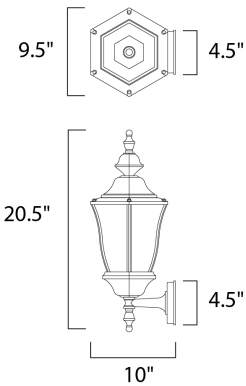

**PRODUCT DESCRIPTION**

Madrona EE is a transitional style, energy saving collection from Maxim Lighting International in Black or Rustic Patina finish.

**MEASUREMENTS**

DIMENSION : 9.5" W x 20.5" H x 10" Ext  
 BACK PLATE : 4.5" W x 4.5" H x 17" HCO  
 HANGING WEIGHT : 3.74 lb