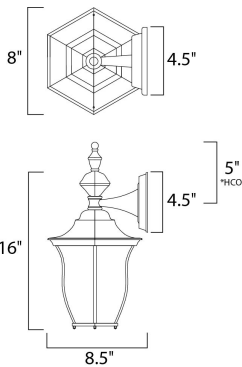

PRODUCT DESCRIPTION

Madrona EE is a transitional style, energy saving collection from Maxim Lighting International in Black or Rustic Patina finish.

MEASUREMENTS

DIMENSION : 8" W x 16" H x 8.5" Ext
BACK PLATE : 4.5" W x 4.5" H x 5" HCO
HANGING WEIGHT : 3.26 lb

LAMPING

LUMENS : 900 Rated
BULB : 1 x 13W Fluorescent GU24 , 13W Total
BULB INCLUDED : (Included)
DIMMABLE : No
CRI : 81-82 CRI
COLOR_TEMP : 2700K

FINISHES OPTION

- Black
- Rust Patina

MATERIAL

Aluminum

RATINGS

Wet Location

ADDITIONAL

INCANDESCENT WATTS: 82
RATED LIFE 10000 Hours
OPERATING TEMPERATURE:
-20°C (-4°F), 40°C (104°F)

Always consult a qualified electrician before installing any lighting product.