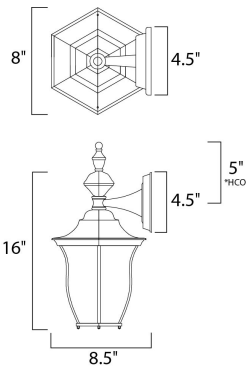

MEASUREMENTS

DIMENSION : 8" W x 16" H x 8.5" Ext
BACK PLATE : 4.5" W x 4.5" H x 5" HCO
HANGING WEIGHT : 3.26 lb

LAMPING

LUMENS : 900 Rated
BULB : 1 x 13W Fluorescent GU24 , 13W Total
BULB INCLUDED : (Included)
DIMMABLE : No
CRI : 81-82 CRI
COLOR_TEMP : 2700K

Always consult a qualified electrician before installing any lighting product.